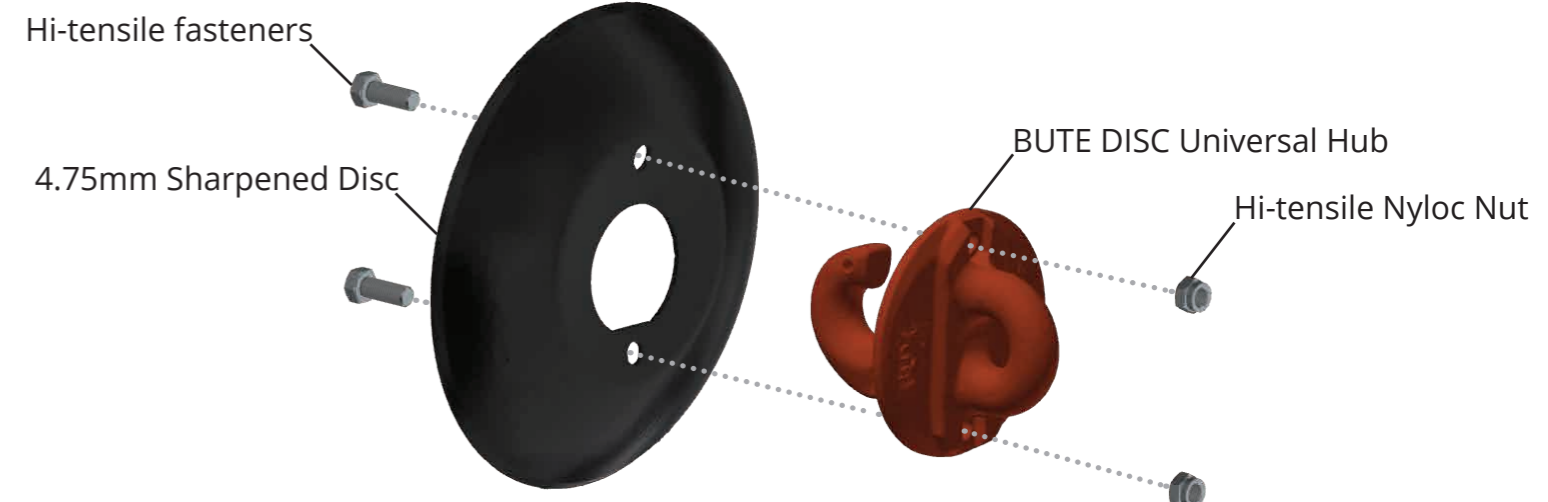

# CHAINS & TOOLING

DISC CHAIN DC64

FARMING THE FUTURE

Seedbed preparation with Sharpened Disc DC64

- » Replaceable Discs for High Usage & Contractors
- » Sharpened Disc for maximum cut-out
- » Excellent Performance in Heavy Soils
- » Maximum Chain Flexibility

### STANDARD FEATURES

Weight	69kg/m
Disc Composition	4.75mm NM400
Hub Composition	Patented Forged Steel Hook & Eye
Overall Diameter	368mm
Disc Spacing	160mm
Chain Link Form	Replaceable Disc Hook & Eye
Disc Shape	Curved

# TOOLING QUICK COMPARISON CHART

	PC18	DLC36	DC60	DC64	DC72	DC90	KC96
<b>CHAIN CHARACTERISTICS</b>							
Weight (kg/m)	18	36	60	69	72	98	96
Overall Diameter (mm)	260	255	305	368	325	368	230
Physical Flexibility	N/A	High	Low	Moderate	Heavy	Moderate	Low
Disc Thickness	N/A	N/A	6mm	4.75mm	6mm	4.75mm	N/A
Disc Type	N/A	N/A	Curved	Sharpened	Curved	Sharpened	N/A
Replaceable Discs	N/A	N/A	No	Yes	Yes	Yes	N/A
Typical Tilth Level	Minimum	Zero	Medium	Heavy	Heavy	Heavy	Minimum
<b>SOIL TYPES</b>							
Hard & Tight	x	x	✓	✓✓✓	✓✓	✓✓✓✓	✓✓
Heavy	✓	✓✓	✓✓	✓✓✓	✓✓✓✓	✓✓✓	✓✓
Light	✓✓✓	✓✓✓✓	✓✓	x	✓	x	✓✓✓
Erosion Sensitive	✓✓✓	✓✓✓✓	✓	x	x	x	✓✓✓✓
<b>STUBBLE MANAGEMENT</b>							
Stubble Knockdown	✓✓	✓✓✓	✓✓✓	✓✓✓✓	✓✓✓	✓✓✓✓	✓✓✓✓
Stubble Mulching	✓	✓✓✓✓	✓✓✓	✓✓	✓✓✓	✓✓	✓✓✓✓
Stubble & Soil Mix	✓	x	✓✓	✓✓✓✓	✓✓✓	✓✓✓✓	✓✓✓
<b>SEEDING</b>							
Canola & Grasses	✓✓✓	✓✓✓✓	✓	x	x	x	✓✓✓✓
Cereal	✓✓✓	✓✓✓✓	✓✓✓	x	✓✓	x	✓✓✓✓
<b>OTHER TASKS</b>							
Weed Control	✓	x	✓✓	✓✓✓✓	✓✓✓	✓✓✓✓	✓
Chemical Incorporation	✓✓✓	✓✓	✓✓✓✓	✓	✓✓✓	x	✓✓✓
Soil Levelling	✓✓	✓✓✓	✓✓✓✓	✓✓	✓✓✓	✓✓	✓✓✓✓