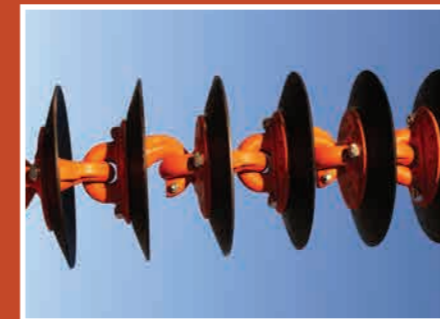

# CHAINS & TOOLING

DISC CHAIN DC64

FARMING THE FUTURE

Seedbed preparation with Sharpened Disc DC64

- » Replaceable Discs for High Usage & Contractors
- » Sharpened Disc for maximum cut-out
- » Excellent Performance in Heavy Soils
- » Maximum Chain Flexibility

### STANDARD FEATURES

Weight	69kg/m
Disc Composition	4.75mm NM400
Hub Composition	Patented Forged Steel Hook & Eye
Overall Diameter	368mm
Disc Spacing	160mm
Chain Link Form	Replaceable Disc Hook & Eye
Disc Shape	Curved