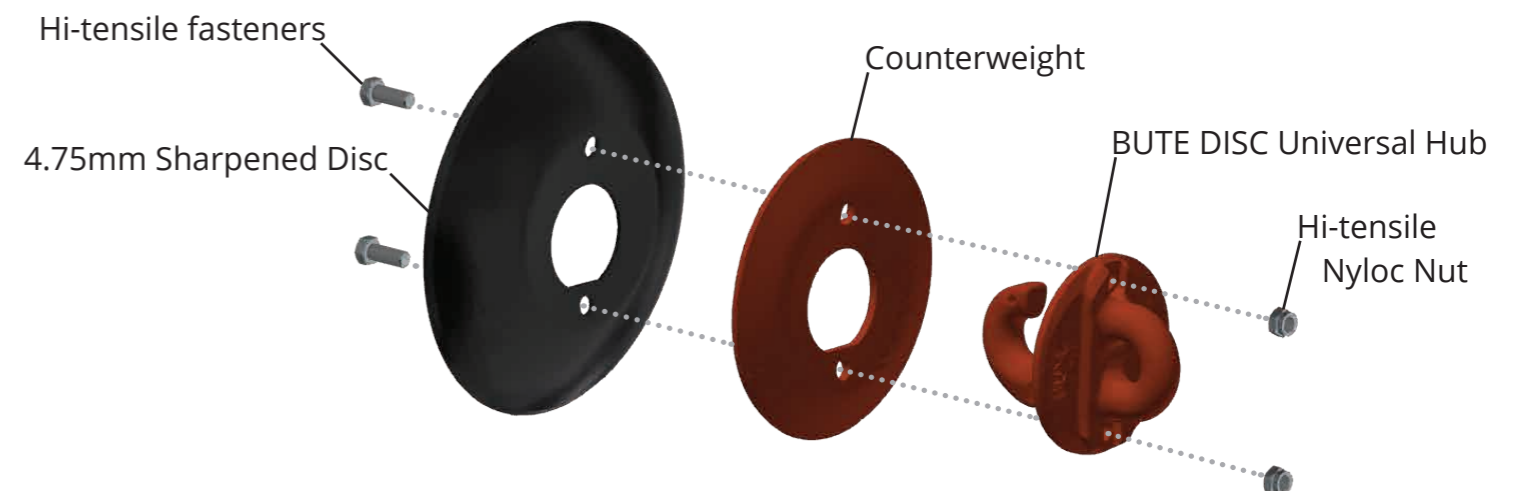

CHAINS & TOOLING

DISC CHAIN DC90

FARMING THE FUTURE

Creating a seedbed with sharpened disc DC90

- » Sharpened Disc for maximum cut-out
- » Universal Hub - DC64, DC72, DC90 are interchangeable
- » Bolt-on Discs for reduced replacement cost
- » Removable Counter-weight for DC64/DC90

STANDARD FEATURES

Weight	98kg/m
Disc Composition	4.75mm NM400
Hub Composition	Patented Forged Steel Hook & Eye
Overall Diameter	368mm
Disc Spacing	160mm
Chain Link Form	Replaceable Disc Hook & Eye
Disc Shape	Curved

TOOLING QUICK COMPARISON CHART

	PC18 	DLC36 	DC60 	DC64 	DC72 	DC90 	KC96 
CHAIN CHARACTERISTICS							
Weight (kg/m)	18	36	60	69	72	98	96
Overall Diameter (mm)	260	255	305	368	325	368	230
Physical Flexibility	N/A	High	Low	Moderate	Heavy	Moderate	Low
Disc Thickness	N/A	N/A	6mm	4.75mm	6mm	4.75mm	N/A
Disc Type	N/A	N/A	Curved	Sharpened	Curved	Sharpened	N/A
Replaceable Discs	N/A	N/A	No	Yes	Yes	Yes	N/A
Typical Tilth Level	Minimum	Zero	Medium	Heavy	Heavy	Heavy	Minimum
SOIL TYPES							
Hard & Tight	x	x	✓	✓✓✓	✓✓	✓✓✓✓	✓✓
Heavy	✓	✓✓	✓✓	✓✓✓	✓✓✓✓	✓✓✓	✓✓
Light	✓✓✓	✓✓✓✓	✓✓	x	✓	x	✓✓✓
Erosion Sensitive	✓✓✓	✓✓✓✓	✓	x	x	x	✓✓✓✓
STUBBLE MANAGEMENT							
Stubble Knockdown	✓✓	✓✓✓	✓✓✓	✓✓✓✓	✓✓✓	✓✓✓✓	✓✓✓✓
Stubble Mulching	✓	✓✓✓✓	✓✓✓	✓✓	✓✓✓	✓✓	✓✓✓✓
Stubble & Soil Mix	✓	x	✓✓	✓✓✓✓	✓✓✓	✓✓✓✓	✓✓✓
SEEDING							
Canola & Grasses	✓✓✓	✓✓✓✓	✓	x	x	x	✓✓✓✓
Cereal	✓✓✓	✓✓✓✓	✓✓✓	x	✓✓	x	✓✓✓✓
OTHER TASKS							
Weed Control	✓	x	✓✓	✓✓✓✓	✓✓✓	✓✓✓✓	✓
Chemical Incorporation	✓✓✓	✓✓	✓✓✓✓	✓	✓✓✓	x	✓✓✓
Soil Levelling	✓✓	✓✓✓	✓✓✓✓	✓✓	✓✓✓	✓✓	✓✓✓✓