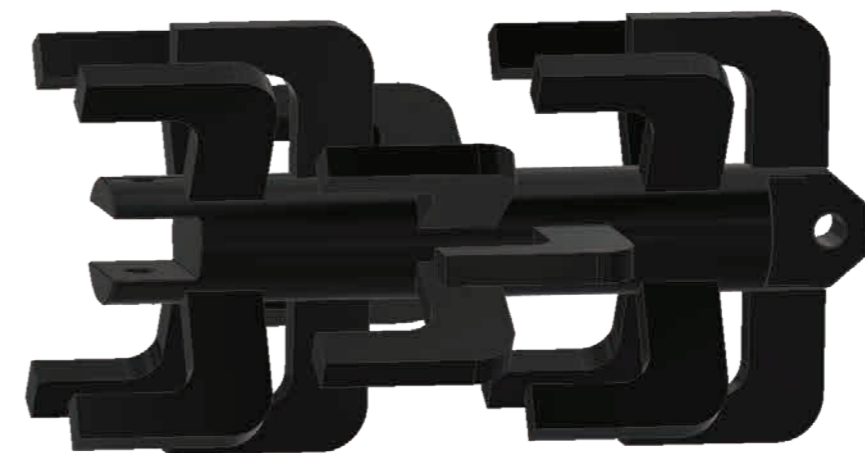

# CHAINS & TOOLING

KNUCKLE CHAIN KC96

FARMING THE FUTURE

Zero till stubble mulching with KnuckleChain

- » Maximum stubble mulching with minimal soil disturbance
- » Improves germination rate
- » Suits all soil types
- » First ever all-in-one preparation and seeding chain

### STANDARD FEATURES

Weight	96kg/m
Knuckle Composition	Bisalloy 80
Hub Composition	80mm Solid Bar
Overall Diameter	230mm
Knuckles/m	40
Links Form	Pinned Modules
Knuckle Length	120mm