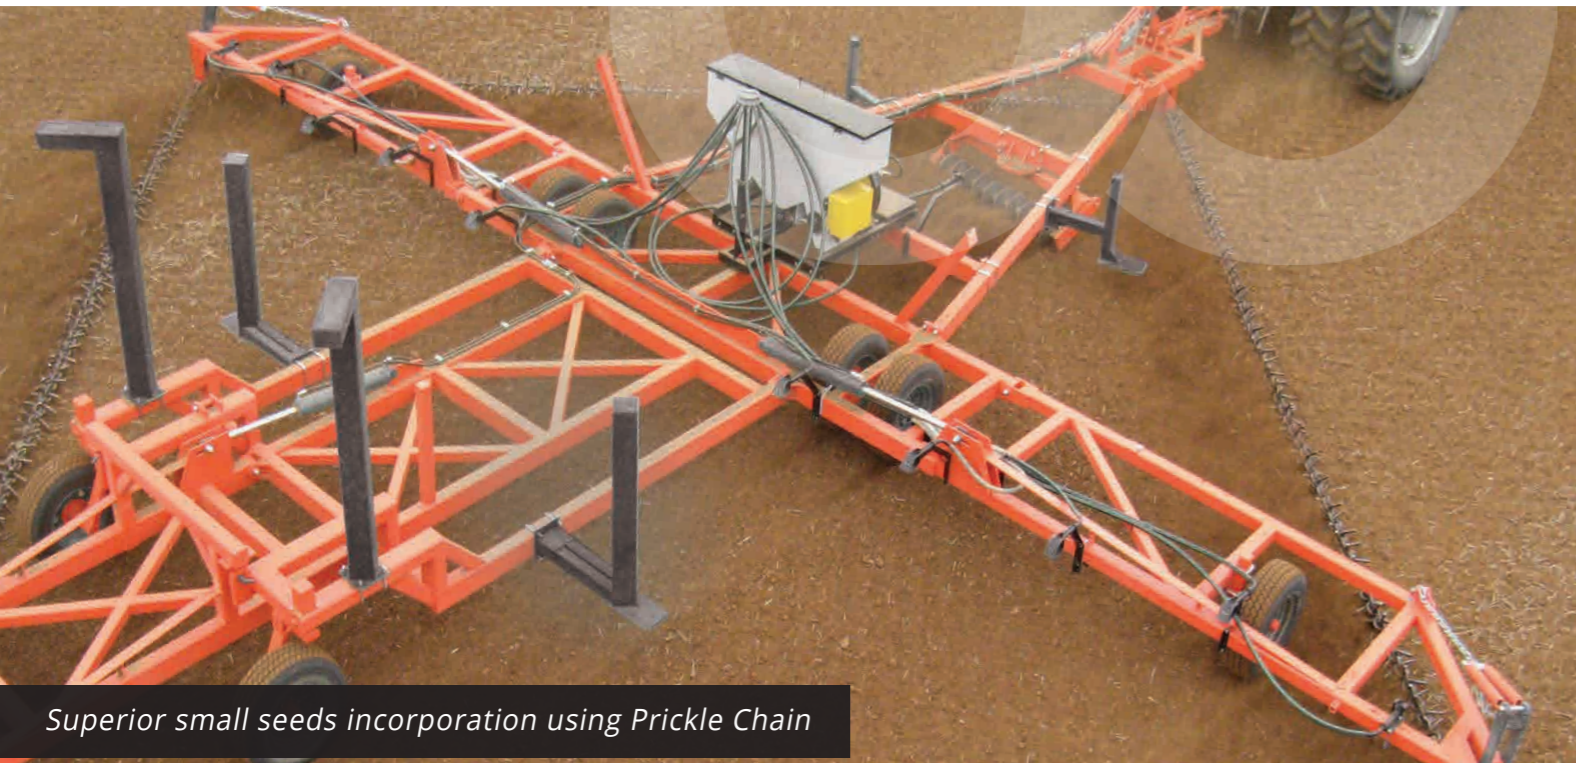

CHAINS & TOOLING

PRICKLE CHAIN PC18

FARMING THE FUTURE

Superior small seeds incorporation using Prickle Chain

D150 ChainBar fitted with PrickleChain

- » Excellent stubble control in sensitive soils
- » Superior small seed incorporation
- » Superior minimum tillage option
- » Superior seeder trailing harrow

STANDARD FEATURES

Weight	18kg/m
Link Composition	20mm bar
Hub Composition	Weldless Chain
Overall Diameter	260mm
Spikes/m	28
Effective Length	74mm
Spike Length	85mm

TOOLING QUICK COMPARISON CHART

	PC18 	DLC36 	DC60 	DC64 	DC72 	DC90 	KC96 
CHAIN CHARACTERISTICS							
Weight (kg/m)	18	36	60	69	72	98	96
Overall Diameter (mm)	260	255	305	368	325	368	230
Physical Flexibility	N/A	High	Low	Moderate	Heavy	Moderate	Low
Disc Thickness	N/A	N/A	6mm	4.75mm	6mm	4.75mm	N/A
Disc Type	N/A	N/A	Curved	Sharpened	Curved	Sharpened	N/A
Replaceable Discs	N/A	N/A	No	Yes	Yes	Yes	N/A
Typical Tilth Level	Minimum	Zero	Medium	Heavy	Heavy	Heavy	Minimum
SOIL TYPES							
Hard & Tight	x	x	✓	✓✓✓	✓✓	✓✓✓✓	✓✓
Heavy	✓	✓✓	✓✓	✓✓✓	✓✓✓✓	✓✓✓	✓✓
Light	✓✓✓	✓✓✓✓	✓✓	x	✓	x	✓✓✓
Erosion Sensitive	✓✓✓	✓✓✓✓	✓	x	x	x	✓✓✓✓
STUBBLE MANAGEMENT							
Stubble Knockdown	✓✓	✓✓✓	✓✓✓	✓✓✓✓	✓✓✓	✓✓✓✓	✓✓✓✓
Stubble Mulching	✓	✓✓✓✓	✓✓✓	✓✓	✓✓✓	✓✓	✓✓✓✓
Stubble & Soil Mix	✓	x	✓✓	✓✓✓✓	✓✓✓	✓✓✓✓	✓✓✓
SEEDING							
Canola & Grasses	✓✓✓	✓✓✓✓	✓	x	x	x	✓✓✓✓
Cereal	✓✓✓	✓✓✓✓	✓✓✓	x	✓✓	x	✓✓✓✓
OTHER TASKS							
Weed Control	✓	x	✓✓	✓✓✓✓	✓✓✓	✓✓✓✓	✓
Chemical Incorporation	✓✓✓	✓✓	✓✓✓✓	✓	✓✓✓	x	✓✓✓
Soil Levelling	✓✓	✓✓✓	✓✓✓✓	✓✓	✓✓✓	✓✓	✓✓✓✓